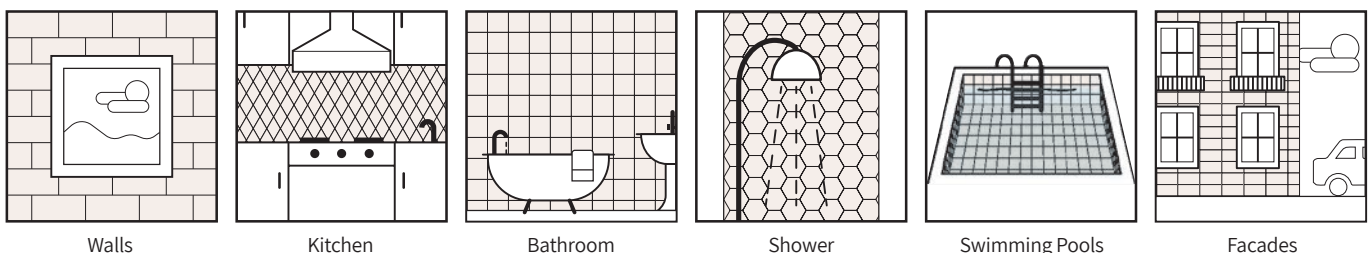

Glaze Definition

All our craquelé is deliberately induced, usually known as artistic craquelé.

Glaze Variation

Glaze and texture variation is rated as follows:

Low - tile can vary slightly

Moderate - tile can vary slightly to moderately

High - tile can vary significantly

Very High - tile can show a large variation

Long Term Crizzling

According to Determination of Crizzling Resistance test results, EN ISO 10545-11 / ASTM C 424-93.

Pools, Lakes and Fountains

According to Determination of Crizzling Resistance test results, EN ISO 10545-11 / ASTM C 424-93; according to Determination of Chemical Resistance test results, EN ISO 10545-13 / ASTM C 650-04.

Exterior Facades

According to Determination of Frost Resistance test results, EN ISO 10545-12 (limit at - 20°C).

MATCHING GLAZES	Basic Colours 66	Matt Colours 21	Oxide Explosions 19	Special Firing 25	Vintage Metallics 11
Field Tiles	✓	✓	✓	✓	✓
Trims	✓	✓	-	✓	●
New Modern	✓	✓	-	✓	●
Portuguese Heritage	✓	✓	-	✓	●

● V006 Lava, V109 Black Nickel Eruption, V112 Old Gold Eruption, V118 Bronze Gold Eruption do not apply.

TILES SUITABILITY

Please note that these are only recommendations and in some cases the tiles may be suitable for installation in additional spaces. Contact us for more information.