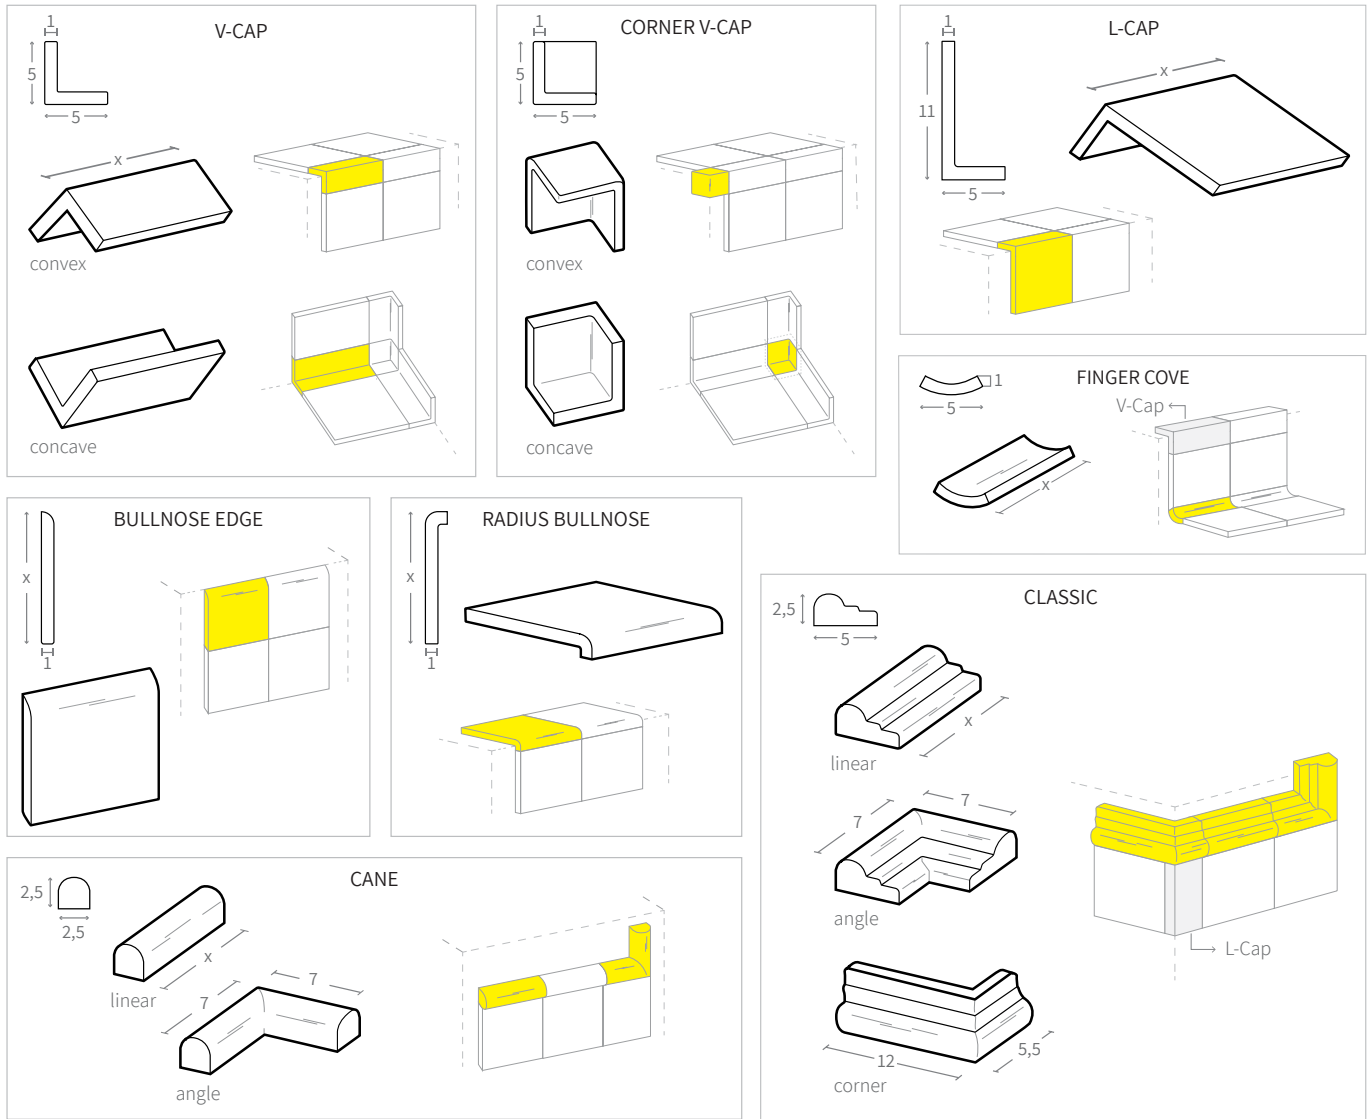

SQUARE
1 | 1,5 | 1,8

LOSA
1 | 1,5 | 1,8

DUAL
1,2 | 1,8

HEXA
1 | 1,5

NOTES

14 x 14, 11 x 11, 10 x 10 also available in 90° cut edge.
Glazed edges available by request.
All field tiles available in bisque.
Drawings not to scale.
Measurements denoted L x H x W in cm.
Tiles are handmade, size and shape variation can be expected.

NOTES
 Available for all field tiles.
 Bespoke corner tiles available by request.
 Glazed edges available by request.
 Drawings not to scale.
 Measurements denoted L x H x W in cm.
 Tiles are handmade, size and shape variation can be expected.