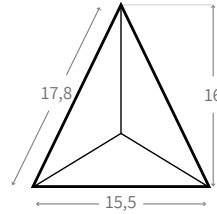

SQUARE
1 | 1,5 | 1,8

LOSA
1 | 1,5 | 1,8

DUAL
1,2 | 1,8

HEXA
1 | 1,5

NOTES

14 x 14, 11 x 11, 10 x 10 also available in 90° cut edge.
Glazed edges available by request.
All field tiles available in bisque.
Drawings not to scale.
Measurements denoted L x H x W in cm.
Tiles are handmade, size and shape variation can be expected.

NOTES
 Available for all field tiles.
 Bespoke corner tiles available by request.
 Glazed edges available by request.
 Drawings not to scale.
 Measurements denoted L x H x W in cm.
 Tiles are handmade, size and shape variation can be expected.

RETRO
24 x 8

SUBWAY 1
15,5 x 7,5

SUBWAY 2
15,5 x 7,5

SUBWAY 3
18 x 12

BLOCK
20 x 8

SKATER
15,5 x 8

ENVELOPE
14 x 7

BUMP
14 x 7

KISS
14 x 7

GLADIATOR
side 8,7

STAR
side 8,5

PYRAMIDE
15,5 x 16

CONSTELLATION
20 x 10,5

ZIG ZAG A
20 x 13,5

ZIG ZAG B
20 x 13,5

NAZCA A
20 x 8